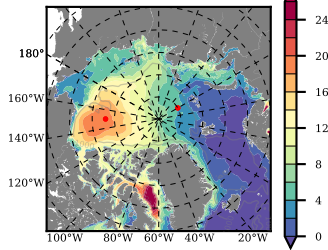

BCTGR273 mean FWC (m) over 1980

Mean FWC (m) from BG Obs Sys. (Proshutinsky et al. GRL2018) over year 2003-2017

Mean FWC (m) from Init State

BCTGR273 mean SSH anomaly

Mean DOT from Armitage et al. 2017 2003-2014