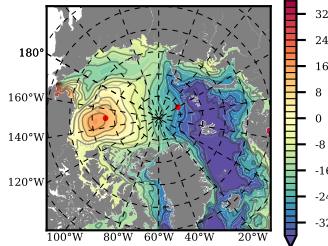

BCTGR273 mean FWC (m) over 1980

Mean FWC (m) from BG Obs Sys. (Proshutinsky et al. GRL2018) over year 2003-2017

Mean FWC (m) from Init State

BCTGR273 mean SSH anomaly

Mean DOT from Armitage et al. 2017 2003-2014