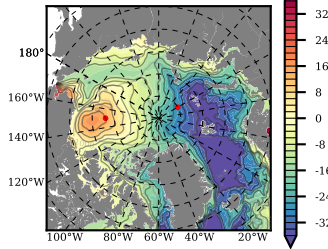

BCTGR273 mean FWC (m) over 1981

Mean FWC (m) from BG Obs Sys. (Proshutinsky et al. GRL2018) over year 2003-2017

Mean FWC (m) from Init State

BCTGR273 mean SSH anomaly

Mean DOT from Armitage et al. 2017 2003-2014