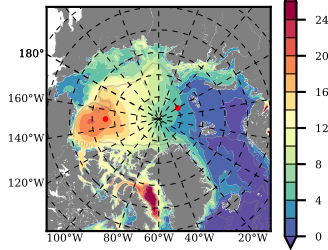

BCTGR273 mean FWC (m) over 1981

Mean FWC (m) from BG Obs Sys. (Proshutinsky et al. GRL2018) over year 2003-2017

Mean FWC (m) from Init State

BCTGR273 mean SSH anomaly

Mean DOT from Armitage et al. 2017 2003-2014