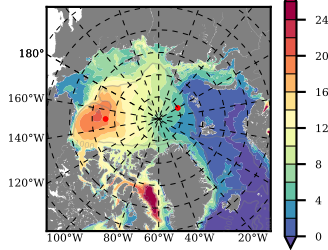

BCTGR273 mean FWC (m) over 1982

Mean FWC (m) from BG Obs Sys. (Proshutinsky et al. GRL2018) over year 2003-2017

Mean FWC (m) from Init State

BCTGR273 mean SSH anomaly

Mean DOT from Armitage et al. 2017 2003-2014