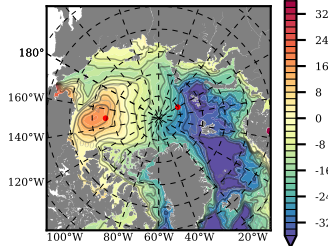

BCTGR273 mean FWC (m) over 1982

Mean FWC (m) from BG Obs Sys. (Proshutinsky et al. GRL2018) over year 2003-2017

Mean FWC (m) from Init State

BCTGR273 mean SSH anomaly

Mean DOT from Armitage et al. 2017 2003-2014