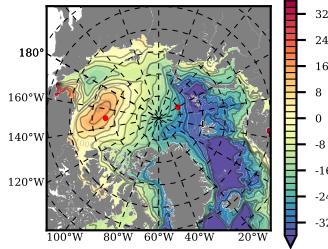

BCTGR273 mean FWC (m) over 1983

Mean FWC (m) from BG Obs Sys. (Proshutinsky et al. GRL2018) over year 2003-2017

Mean FWC (m) from Init State

BCTGR273 mean SSH anomaly

Mean DOT from Armitage et al. 2017 2003-2014