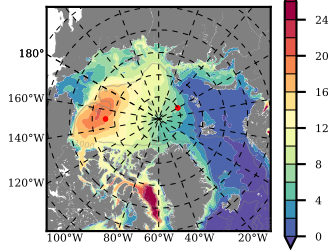

BCTGR273 mean FWC (m) over 1983

Mean FWC (m) from BG Obs Sys. (Proshutinsky et al. GRL2018) over year 2003-2017

Mean FWC (m) from Init State

BCTGR273 mean SSH anomaly

Mean DOT from Armitage et al. 2017 2003-2014