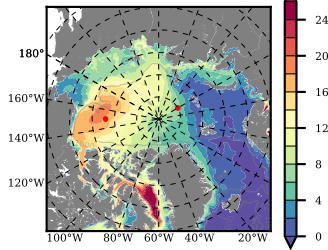

BCTGR273 mean FWC (m) over 1984

Mean FWC (m) from BG Obs Sys. (Proshutinsky et al. GRL2018) over year 2003-2017

Mean FWC (m) from Init State

BCTGR273 mean SSH anomaly

Mean DOT from Armitage et al. 2017 2003-2014