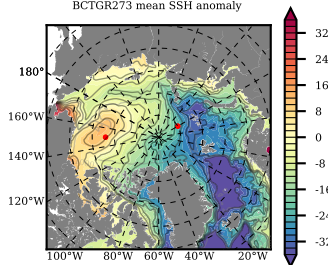

BCTGR273 mean FWC (m) over 1984

Mean FWC (m) from BG Obs Sys. (Proshutinsky et al. GRL2018) over year 2003-2017

Mean FWC (m) from Init State

BCTGR273 mean SSH anomaly

Mean DOT from Armitage et al. 2017 2003-2014