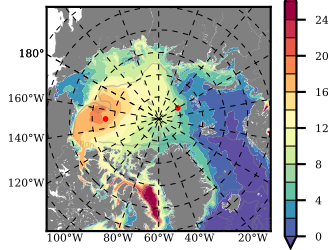

BCTGR273 mean FWC (m) over 1985

Mean FWC (m) from BG Obs Sys. (Proshutinsky et al. GRL2018) over year 2003-2017

Mean FWC (m) from Init State

BCTGR273 mean SSH anomaly

Mean DOT from Armitage et al. 2017 2003-2014