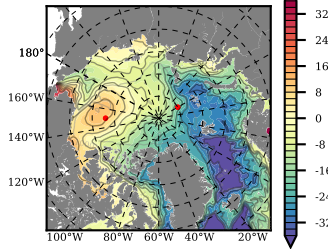

BCTGR273 mean FWC (m) over 1985

Mean FWC (m) from BG Obs Sys. (Proshutinsky et al. GRL2018) over year 2003-2017

Mean FWC (m) from Init State

BCTGR273 mean SSH anomaly

Mean DOT from Armitage et al. 2017 2003-2014