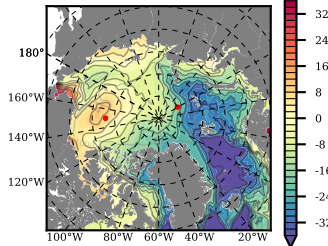

BCTGR273 mean FWC (m) over 1986

Mean FWC (m) from BG Obs Sys. (Proshutinsky et al. GRL2018) over year 2003-2017

Mean FWC (m) from Init State

BCTGR273 mean SSH anomaly

Mean DOT from Armitage et al. 2017 2003-2014