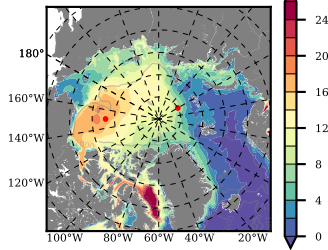

BCTGR273 mean FWC (m) over 1986

Mean FWC (m) from BG Obs Sys. (Proshutinsky et al. GRL2018) over year 2003-2017

Mean FWC (m) from Init State

BCTGR273 mean SSH anomaly

Mean DOT from Armitage et al. 2017 2003-2014