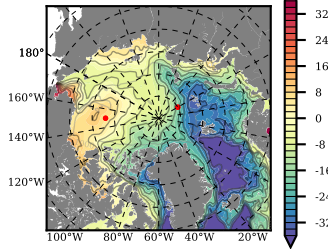

BCTGR273 mean FWC (m) over 1987

Mean FWC (m) from BG Obs Sys. (Proshutinsky et al. GRL2018) over year 2003-2017

Mean FWC (m) from Init State

BCTGR273 mean SSH anomaly

Mean DOT from Armitage et al. 2017 2003-2014