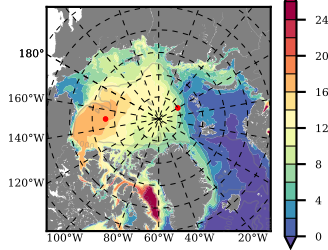

BCTGR273 mean FWC (m) over 1987

Mean FWC (m) from BG Obs Sys. (Proshutinsky et al. GRL2018) over year 2003-2017

Mean FWC (m) from Init State

BCTGR273 mean SSH anomaly

Mean DOT from Armitage et al. 2017 2003-2014