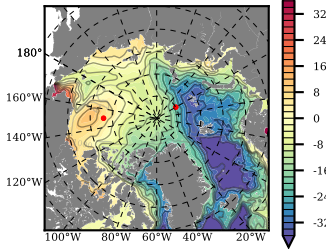

BCTGR273 mean FWC (m) over 1988

Mean FWC (m) from BG Obs Sys. (Proshutinsky et al. GRL2018) over year 2003-2017

Mean FWC (m) from Init State

BCTGR273 mean SSH anomaly

Mean DOT from Armitage et al. 2017 2003-2014