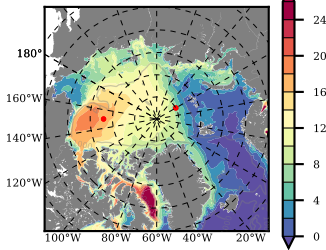

BCTGR273 mean FWC (m) over 1988

Mean FWC (m) from BG Obs Sys. (Proshutinsky et al. GRL2018) over year 2003-2017

Mean FWC (m) from Init State

BCTGR273 mean SSH anomaly

Mean DOT from Armitage et al. 2017 2003-2014