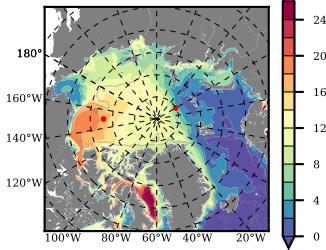

BCTGR273 mean FWC (m) over 1989

Mean FWC (m) from BG Obs Sys. (Proshutinsky et al. GRL2018) over year 2003-2017

Mean FWC (m) from Init State

BCTGR273 mean SSH anomaly

Mean DOT from Armitage et al. 2017 2003-2014