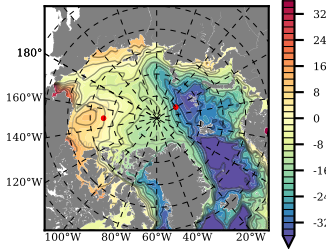

BCTGR273 mean FWC (m) over 1989

Mean FWC (m) from BG Obs Sys. (Proshutinsky et al. GRL2018) over year 2003-2017

Mean FWC (m) from Init State

BCTGR273 mean SSH anomaly

Mean DOT from Armitage et al. 2017 2003-2014