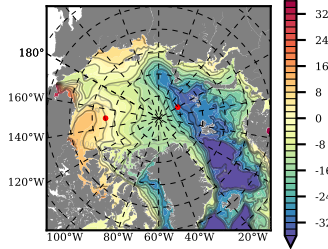

BCTGR273 mean FWC (m) over 1990

Mean FWC (m) from BG Obs Sys. (Proshutinsky et al. GRL2018) over year 2003-2017

Mean FWC (m) from Init State

BCTGR273 mean SSH anomaly

Mean DOT from Armitage et al. 2017 2003-2014