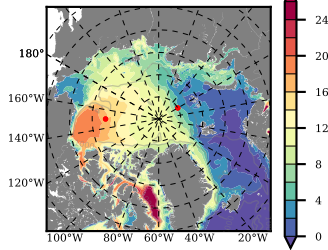

BCTGR273 mean FWC (m) over 1990

Mean FWC (m) from BG Obs Sys. (Proshutinsky et al. GRL2018) over year 2003-2017

Mean FWC (m) from Init State

BCTGR273 mean SSH anomaly

Mean DOT from Armitage et al. 2017 2003-2014