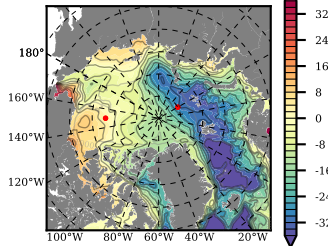

BCTGR273 mean FWC (m) over 1991

Mean FWC (m) from BG Obs Sys. (Proshutinsky et al. GRL2018) over year 2003-2017

Mean FWC (m) from Init State

BCTGR273 mean SSH anomaly

Mean DOT from Armitage et al. 2017 2003-2014