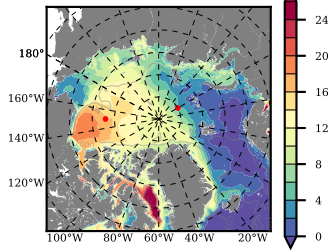

BCTGR273 mean FWC (m) over 1991

Mean FWC (m) from BG Obs Sys. (Proshutinsky et al. GRL2018) over year 2003-2017

Mean FWC (m) from Init State

BCTGR273 mean SSH anomaly

Mean DOT from Armitage et al. 2017 2003-2014