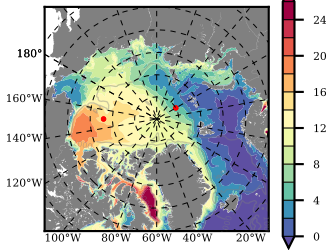

BCTGR273 mean FWC (m) over 1992

Mean FWC (m) from BG Obs Sys. (Proshutinsky et al. GRL2018) over year 2003-2017

Mean FWC (m) from Init State

BCTGR273 mean SSH anomaly

Mean DOT from Armitage et al. 2017 2003-2014