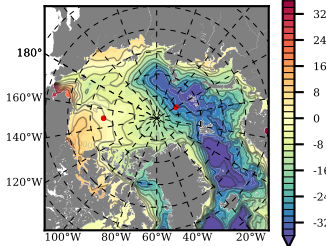

BCTGR273 mean FWC (m) over 1992

Mean FWC (m) from BG Obs Sys. (Proshutinsky et al. GRL2018) over year 2003-2017

Mean FWC (m) from Init State

BCTGR273 mean SSH anomaly

Mean DOT from Armitage et al. 2017 2003-2014