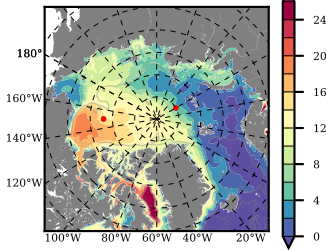

BCTGR273 mean FWC (m) over 1993

Mean FWC (m) from BG Obs Sys. (Proshutinsky et al. GRL2018) over year 2003-2017

Mean FWC (m) from Init State

BCTGR273 mean SSH anomaly

Mean DOT from Armitage et al. 2017 2003-2014