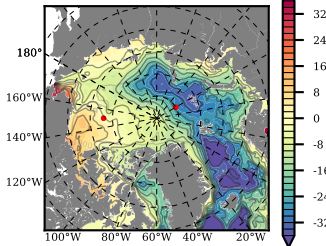

BCTGR273 mean FWC (m) over 1993

Mean FWC (m) from BG Obs Sys. (Proshutinsky et al. GRL2018) over year 2003-2017

Mean FWC (m) from Init State

BCTGR273 mean SSH anomaly

Mean DOT from Armitage et al. 2017 2003-2014