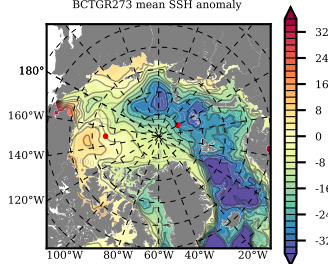

BCTGR273 mean FWC (m) over 1994

Mean FWC (m) from BG Obs Sys. (Proshutinsky et al. GRL2018) over year 2003-2017

Mean FWC (m) from Init State

BCTGR273 mean SSH anomaly

Mean DOT from Armitage et al. 2017 2003-2014