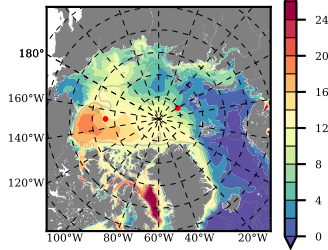

BCTGR273 mean FWC (m) over 1994

Mean FWC (m) from BG Obs Sys. (Proshutinsky et al. GRL2018) over year 2003-2017

Mean FWC (m) from Init State

BCTGR273 mean SSH anomaly

Mean DOT from Armitage et al. 2017 2003-2014