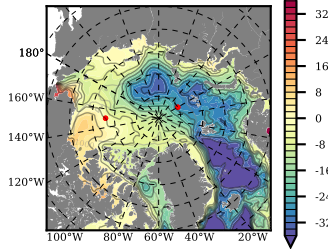

BCTGR273 mean FWC (m) over 1995

Mean FWC (m) from BG Obs Sys. (Proshutinsky et al. GRL2018) over year 2003-2017

Mean FWC (m) from Init State

BCTGR273 mean SSH anomaly

Mean DOT from Armitage et al. 2017 2003-2014