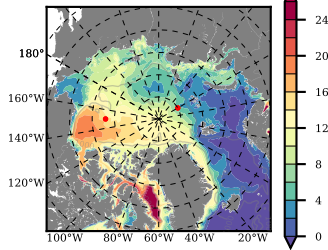

BCTGR273 mean FWC (m) over 1995

Mean FWC (m) from BG Obs Sys. (Proshutinsky et al. GRL2018) over year 2003-2017

Mean FWC (m) from Init State

BCTGR273 mean SSH anomaly

Mean DOT from Armitage et al. 2017 2003-2014