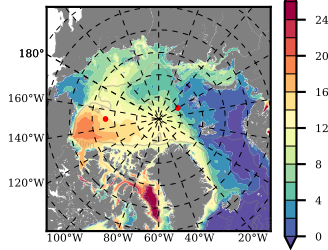

BCTGR273 mean FWC (m) over 1997

Mean FWC (m) from BG Obs Sys. (Proshutinsky et al. GRL2018) over year 2003-2017

Mean FWC (m) from Init State

BCTGR273 mean SSH anomaly

Mean DOT from Armitage et al. 2017 2003-2014