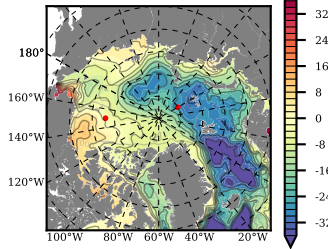

BCTGR273 mean FWC (m) over 1997

Mean FWC (m) from BG Obs Sys. (Proshutinsky et al. GRL2018) over year 2003-2017

Mean FWC (m) from Init State

BCTGR273 mean SSH anomaly

Mean DOT from Armitage et al. 2017 2003-2014