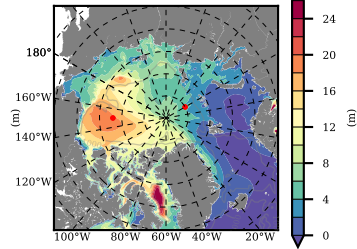

BCTGR273 mean FWC (m) over 1998

Mean FWC (m) from BG Obs Sys. (Proshutinsky et al. GRL2018) over year 2003-2017

Mean FWC (m) from Init State

BCTGR273 mean SSH anomaly

Mean DOT from Armitage et al. 2017 2003-2014