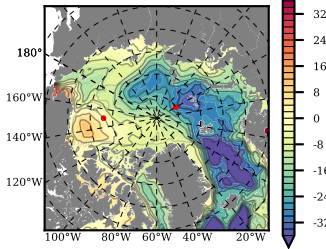

BCTGR273 mean FWC (m) over 1998

Mean FWC (m) from BG Obs Sys. (Proshutinsky et al. GRL2018) over year 2003-2017

Mean FWC (m) from Init State

BCTGR273 mean SSH anomaly

Mean DOT from Armitage et al. 2017 2003-2014