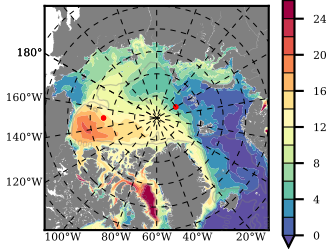

BCTGR273 mean FWC (m) over 1998

Mean FWC (m) from BG Obs Sys. (Proshutinsky et al. GRL2018) over year 2003-2017

Mean FWC (m) from Init State

BCTGR273 mean SSH anomaly

Mean DOT from Armitage et al. 2017 2003-2014