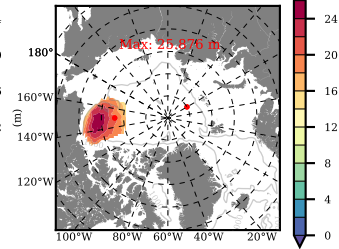

BCTGR273 mean FWC (m) over 1998

Mean FWC (m) from BG Obs Sys. (Proshutinsky et al. GRL2018) over year 2003-2017

Mean FWC (m) from Init State

BCTGR273 mean SSH anomaly

Mean DOT from Armitage et al. 2017 2003-2014