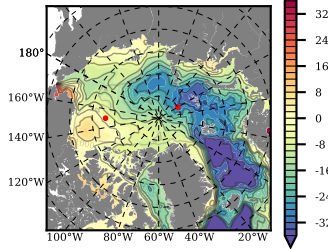

BCTGR273 mean FWC (m) over 1999

Mean FWC (m) from BG Obs Sys. (Proshutinsky et al. GRL2018) over year 2003-2017

Mean FWC (m) from Init State

BCTGR273 mean SSH anomaly

Mean DOT from Armitage et al. 2017 2003-2014