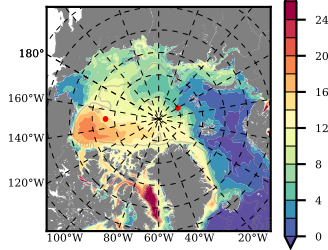

BCTGR273 mean FWC (m) over 1999

Mean FWC (m) from BG Obs Sys. (Proshutinsky et al. GRL2018) over year 2003-2017

Mean FWC (m) from Init State

BCTGR273 mean SSH anomaly

Mean DOT from Armitage et al. 2017 2003-2014