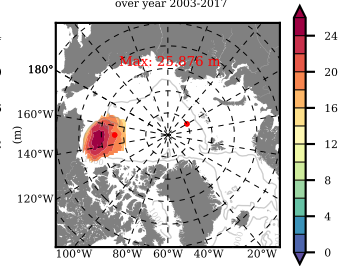

BCTGR273 mean FWC (m) over 2000

Mean FWC (m) from BG Obs Sys. (Proshutinsky et al. GRL2018) over year 2003-2017

Mean FWC (m) from Init State

BCTGR273 mean SSH anomaly

Mean DOT from Armitage et al. 2017 2003-2014