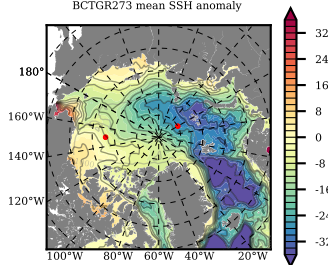

BCTGR273 mean FWC (m) over 2000

Mean FWC (m) from BG Obs Sys. (Proshutinsky et al. GRL2018) over year 2003-2017

Mean FWC (m) from Init State

BCTGR273 mean SSH anomaly

Mean DOT from Armitage et al. 2017 2003-2014