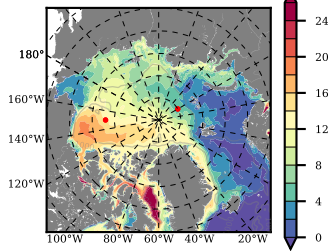

BCTGR273 mean FWC (m) over 2000

Mean FWC (m) from BG Obs Sys. (Proshutinsky et al. GRL2018) over year 2003-2017

Mean FWC (m) from Init State

BCTGR273 mean SSH anomaly

Mean DOT from Armitage et al. 2017 2003-2014