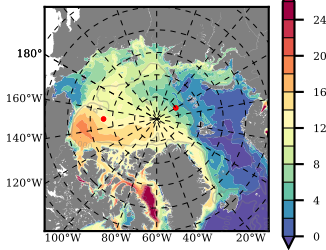

BCTGR273 mean FWC (m) over 2001

Mean FWC (m) from BG Obs Sys. (Proshutinsky et al. GRL2018) over year 2003-2017

Mean FWC (m) from Init State

BCTGR273 mean SSH anomaly

Mean DOT from Armitage et al. 2017 2003-2014