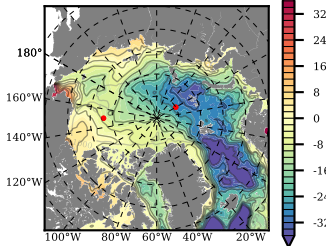

BCTGR273 mean FWC (m) over 2001

Mean FWC (m) from BG Obs Sys. (Proshutinsky et al. GRL2018) over year 2003-2017

Mean FWC (m) from Init State

BCTGR273 mean SSH anomaly

Mean DOT from Armitage et al. 2017 2003-2014