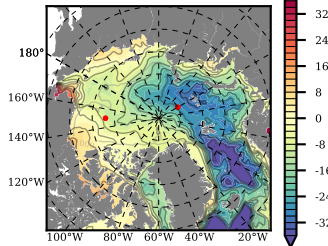

BCTGR273 mean FWC (m) over 2002

Mean FWC (m) from BG Obs Sys. (Proshutinsky et al. GRL2018) over year 2003-2017

Mean FWC (m) from Init State

BCTGR273 mean SSH anomaly

Mean DOT from Armitage et al. 2017 2003-2014