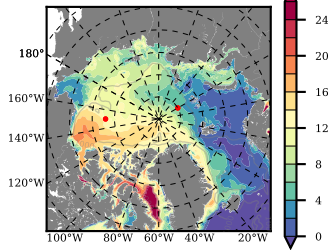

BCTGR273 mean FWC (m) over 2002

Mean FWC (m) from BG Obs Sys. (Proshutinsky et al. GRL2018) over year 2003-2017

Mean FWC (m) from Init State

BCTGR273 mean SSH anomaly

Mean DOT from Armitage et al. 2017 2003-2014