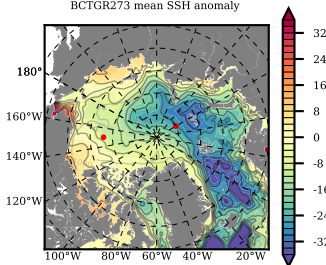

BCTGR273 mean FWC (m) over 2003

Mean FWC (m) from BG Obs Sys. (Proshutinsky et al. GRL2018) over year 2003

Mean FWC (m) from Init State

BCTGR273 mean SSH anomaly

Mean DOT from Armitage et al. 2017 2003