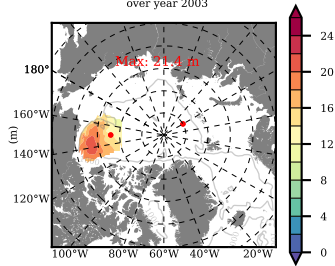

BCTGR273 mean FWC (m) over 2003

Mean FWC (m) from BG Obs Sys. (Proshutinsky et al. GRL2018) over year 2003

Mean FWC (m) from Init State

BCTGR273 mean SSH anomaly

Mean DOT from Armitage et al. 2017 2003