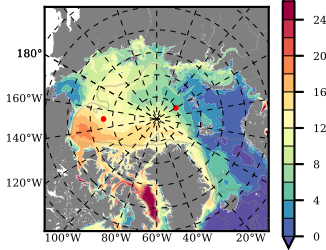

BCTGR273 mean FWC (m) over 2003

Mean FWC (m) from BG Obs Sys. (Proshutinsky et al. GRL2018) over year 2003

Mean FWC (m) from Init State

BCTGR273 mean SSH anomaly

Mean DOT from Armitage et al. 2017 2003