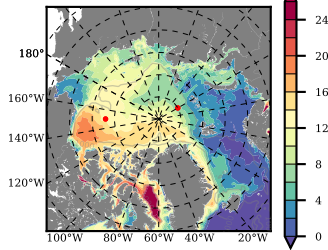

BCTGR273 mean FWC (m) over 2004

Mean FWC (m) from BG Obs Sys. (Proshutinsky et al. GRL2018) over year 2004

Mean FWC (m) from Init State

BCTGR273 mean SSH anomaly

Mean DOT from Armitage et al. 2017 2004