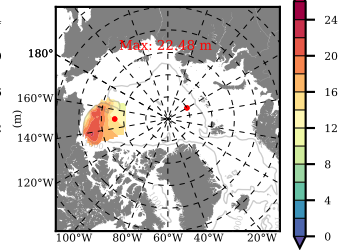

BCTGR273 mean FWC (m) over 2004

Mean FWC (m) from BG Obs Sys. (Proshutinsky et al. GRL2018) over year 2004

Mean FWC (m) from Init State

BCTGR273 mean SSH anomaly

Mean DOT from Armitage et al. 2017 2004