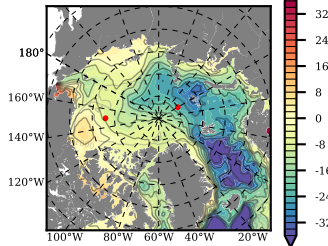

BCTGR273 mean FWC (m) over 2004

Mean FWC (m) from BG Obs Sys. (Proshutinsky et al. GRL2018) over year 2004

Mean FWC (m) from Init State

BCTGR273 mean SSH anomaly

Mean DOT from Armitage et al. 2017 2004