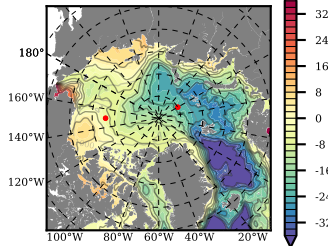

BCTGR273 mean FWC (m) over 2005

Mean FWC (m) from BG Obs Sys. (Proshutinsky et al. GRL2018) over year 2005

Mean FWC (m) from Init State

BCTGR273 mean SSH anomaly

Mean DOT from Armitage et al. 2017 2005