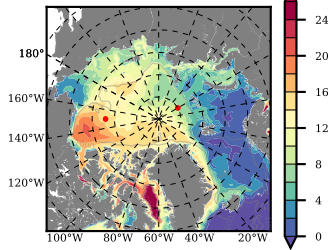

BCTGR273 mean FWC (m) over 2005

Mean FWC (m) from BG Obs Sys. (Proshutinsky et al. GRL2018) over year 2005

Mean FWC (m) from Init State

BCTGR273 mean SSH anomaly

Mean DOT from Armitage et al. 2017 2005