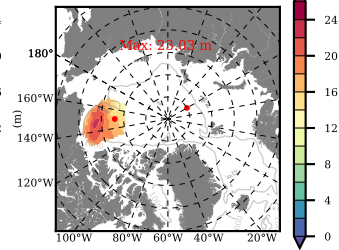

BCTGR273 mean FWC (m) over 2005

Mean FWC (m) from BG Obs Sys. (Proshutinsky et al. GRL2018) over year 2005

Mean FWC (m) from Init State

BCTGR273 mean SSH anomaly

Mean DOT from Armitage et al. 2017 2005