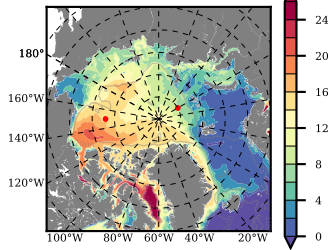

BCTGR273 mean FWC (m) over 2006

Mean FWC (m) from BG Obs Sys. (Proshutinsky et al. GRL2018) over year 2006

Mean FWC (m) from Init State

BCTGR273 mean SSH anomaly

Mean DOT from Armitage et al. 2017 2006