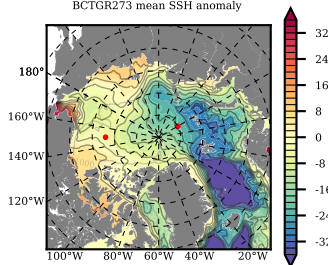

BCTGR273 mean FWC (m) over 2006

Mean FWC (m) from BG Obs Sys. (Proshutinsky et al. GRL2018) over year 2006

Mean FWC (m) from Init State

BCTGR273 mean SSH anomaly

Mean DOT from Armitage et al. 2017 2006