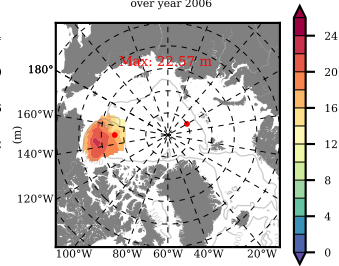

BCTGR273 mean FWC (m) over 2006

Mean FWC (m) from BG Obs Sys. (Proshutinsky et al. GRL2018) over year 2006

Mean FWC (m) from Init State

BCTGR273 mean SSH anomaly

Mean DOT from Armitage et al. 2017 2006