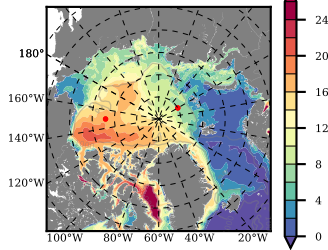

BCTGR273 mean FWC (m) over 2007

Mean FWC (m) from BG Obs Sys. (Proshutinsky et al. GRL2018) over year 2007

Mean FWC (m) from Init State

BCTGR273 mean SSH anomaly

Mean DOT from Armitage et al. 2017 2007