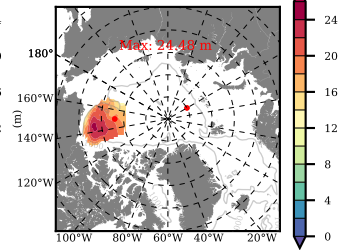

BCTGR273 mean FWC (m) over 2007

Mean FWC (m) from BG Obs Sys. (Proshutinsky et al. GRL2018) over year 2007

Mean FWC (m) from Init State

BCTGR273 mean SSH anomaly

Mean DOT from Armitage et al. 2017 2007