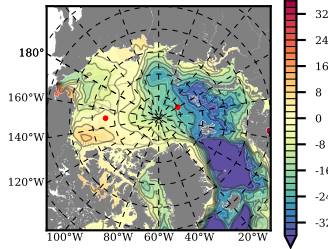

BCTGR273 mean FWC (m) over 2007

Mean FWC (m) from BG Obs Sys. (Proshutinsky et al. GRL2018) over year 2007

Mean FWC (m) from Init State

BCTGR273 mean SSH anomaly

Mean DOT from Armitage et al. 2017 2007