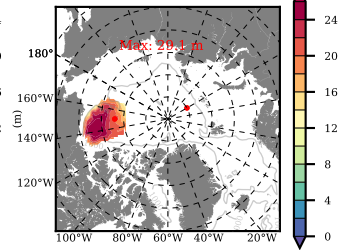

BCTGR273 mean FWC (m) over 2008

Mean FWC (m) from BG Obs Sys. (Proshutinsky et al. GRL2018) over year 2008

Mean FWC (m) from Init State

BCTGR273 mean SSH anomaly

Mean DOT from Armitage et al. 2017 2008