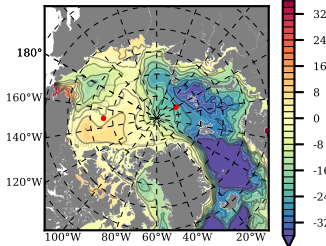

BCTGR273 mean FWC (m) over 2008

Mean FWC (m) from BG Obs Sys. (Proshutinsky et al. GRL2018) over year 2008

Mean FWC (m) from Init State

BCTGR273 mean SSH anomaly

Mean DOT from Armitage et al. 2017 2008