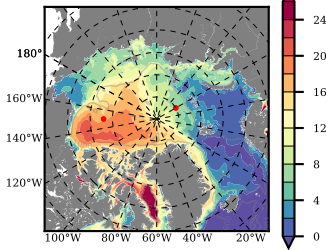

BCTGR273 mean FWC (m) over 2008

Mean FWC (m) from BG Obs Sys. (Proshutinsky et al. GRL2018) over year 2008

Mean FWC (m) from Init State

BCTGR273 mean SSH anomaly

Mean DOT from Armitage et al. 2017 2008