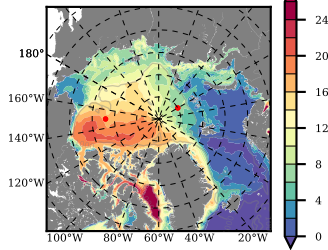

BCTGR273 mean FWC (m) over 2009

Mean FWC (m) from BG Obs Sys. (Proshutinsky et al. GRL2018) over year 2009

Mean FWC (m) from Init State

BCTGR273 mean SSH anomaly

Mean DOT from Armitage et al. 2017 2009