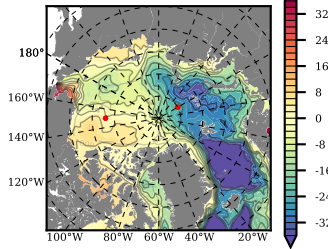

BCTGR273 mean FWC (m) over 2009

Mean FWC (m) from BG Obs Sys. (Proshutinsky et al. GRL2018) over year 2009

Mean FWC (m) from Init State

BCTGR273 mean SSH anomaly

Mean DOT from Armitage et al. 2017 2009