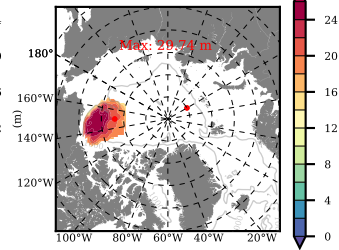

BCTGR273 mean FWC (m) over 2009

Mean FWC (m) from BG Obs Sys. (Proshutinsky et al. GRL2018) over year 2009

Mean FWC (m) from Init State

BCTGR273 mean SSH anomaly

Mean DOT from Armitage et al. 2017 2009