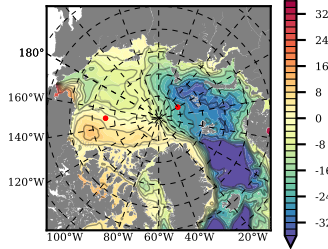

BCTGR273 mean FWC (m) over 2010

Mean FWC (m) from BG Obs Sys. (Proshutinsky et al. GRL2018) over year 2010

Mean FWC (m) from Init State

BCTGR273 mean SSH anomaly

Mean DOT from Armitage et al. 2017 2010