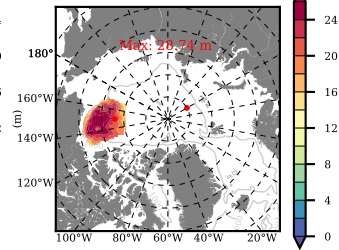

BCTGR273 mean FWC (m) over 2010

Mean FWC (m) from BG Obs Sys. (Proshutinsky et al. GRL2018) over year 2010

Mean FWC (m) from Init State

BCTGR273 mean SSH anomaly

Mean DOT from Armitage et al. 2017 2010