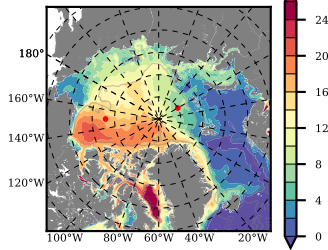

BCTGR273 mean FWC (m) over 2010

Mean FWC (m) from BG Obs Sys. (Proshutinsky et al. GRL2018) over year 2010

Mean FWC (m) from Init State

BCTGR273 mean SSH anomaly

Mean DOT from Armitage et al. 2017 2010