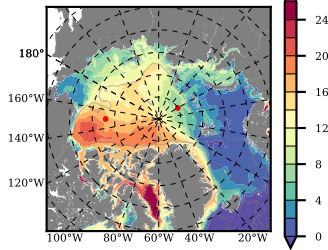

BCTGR273 mean FWC (m) over 2011

Mean FWC (m) from BG Obs Sys. (Proshutinsky et al. GRL2018) over year 2011

Mean FWC (m) from Init State

BCTGR273 mean SSH anomaly

Mean DOT from Armitage et al. 2017 2011