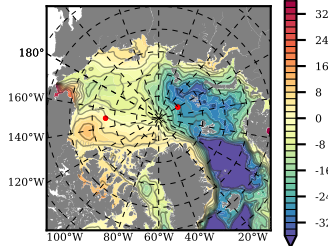

BCTGR273 mean FWC (m) over 2011

Mean FWC (m) from BG Obs Sys. (Proshutinsky et al. GRL2018) over year 2011

Mean FWC (m) from Init State

BCTGR273 mean SSH anomaly

Mean DOT from Armitage et al. 2017 2011