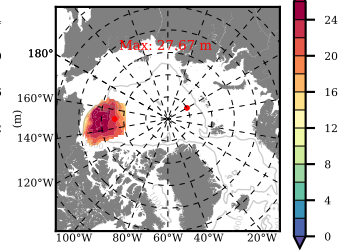

BCTGR273 mean FWC (m) over 2011

Mean FWC (m) from BG Obs Sys. (Proshutinsky et al. GRL2018) over year 2011

Mean FWC (m) from Init State

BCTGR273 mean SSH anomaly

Mean DOT from Armitage et al. 2017 2011