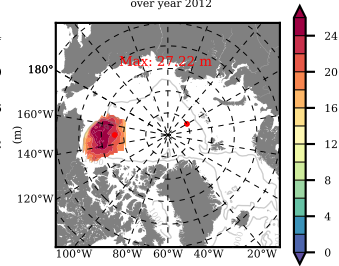

BCTGR273 mean FWC (m) over 2012

Mean FWC (m) from BG Obs Sys. (Proshutinsky et al. GRL2018) over year 2012

Mean FWC (m) from Init State

BCTGR273 mean SSH anomaly

Mean DOT from Armitage et al. 2017 2012