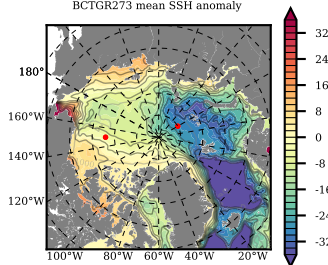

BCTGR273 mean FWC (m) over 2012

Mean FWC (m) from BG Obs Sys. (Proshutinsky et al. GRL2018) over year 2012

Mean FWC (m) from Init State

BCTGR273 mean SSH anomaly

Mean DOT from Armitage et al. 2017 2012