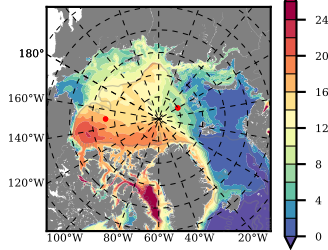

BCTGR273 mean FWC (m) over 2012

Mean FWC (m) from BG Obs Sys. (Proshutinsky et al. GRL2018) over year 2012

Mean FWC (m) from Init State

BCTGR273 mean SSH anomaly

Mean DOT from Armitage et al. 2017 2012