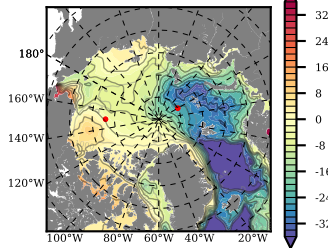

BCTGR273 mean FWC (m) over 2013

Mean FWC (m) from BG Obs Sys. (Proshutinsky et al. GRL2018) over year 2013

Mean FWC (m) from Init State

BCTGR273 mean SSH anomaly

Mean DOT from Armitage et al. 2017 2013