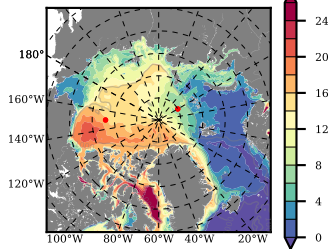

BCTGR273 mean FWC (m) over 2013

Mean FWC (m) from BG Obs Sys. (Proshutinsky et al. GRL2018) over year 2013

Mean FWC (m) from Init State

BCTGR273 mean SSH anomaly

Mean DOT from Armitage et al. 2017 2013