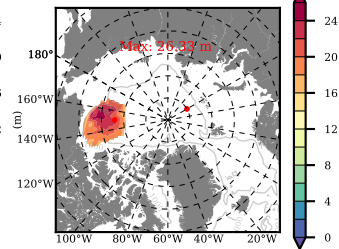

BCTGR273 mean FWC (m) over 2013

Mean FWC (m) from BG Obs Sys. (Proshutinsky et al. GRL2018) over year 2013

Mean FWC (m) from Init State

BCTGR273 mean SSH anomaly

Mean DOT from Armitage et al. 2017 2013