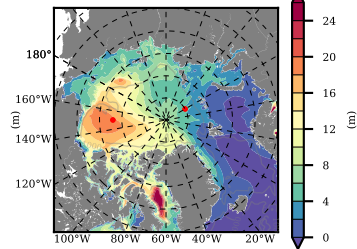

BCTGR273 mean FWC (m) over 2013

Mean FWC (m) from BG Obs Sys. (Proshutinsky et al. GRL2018) over year 2013

Mean FWC (m) from Init State

BCTGR273 mean SSH anomaly

Mean DOT from Armitage et al. 2017 2013