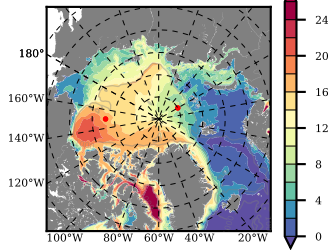

BCTGR273 mean FWC (m) over 2014

Mean FWC (m) from BG Obs Sys. (Proshutinsky et al. GRL2018) over year 2014

Mean FWC (m) from Init State

BCTGR273 mean SSH anomaly

Mean DOT from Armitage et al. 2017 2014