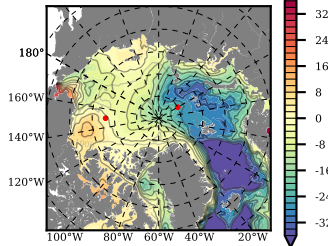

BCTGR273 mean FWC (m) over 2014

Mean FWC (m) from BG Obs Sys. (Proshutinsky et al. GRL2018) over year 2014

Mean FWC (m) from Init State

BCTGR273 mean SSH anomaly

Mean DOT from Armitage et al. 2017 2014