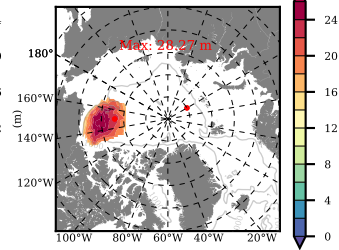

BCTGR273 mean FWC (m) over 2014

Mean FWC (m) from BG Obs Sys. (Proshutinsky et al. GRL2018) over year 2014

Mean FWC (m) from Init State

BCTGR273 mean SSH anomaly

Mean DOT from Armitage et al. 2017 2014