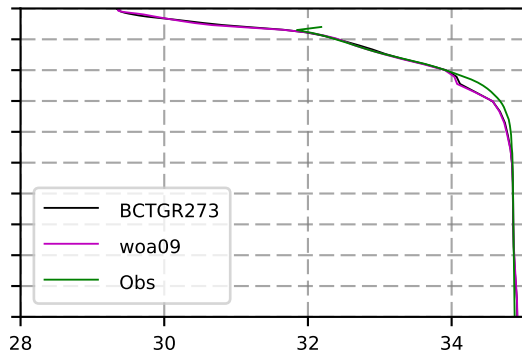

1979 mean temperature
@ moor Arctic B box

1979 mean Salinity
@ moor Arctic B box

@ moor EUR box

@ moor EUR box