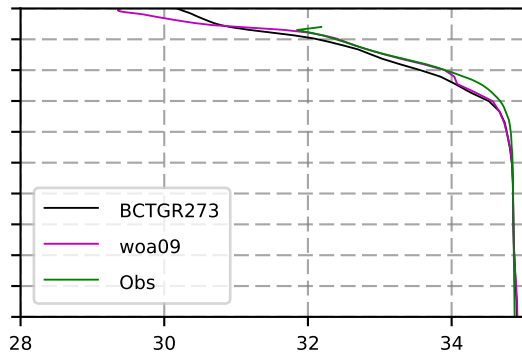

1981 mean temperature
@ moor Arctic B box

1981 mean Salinity
@ moor Arctic B box

@ moor EUR box

@ moor EUR box