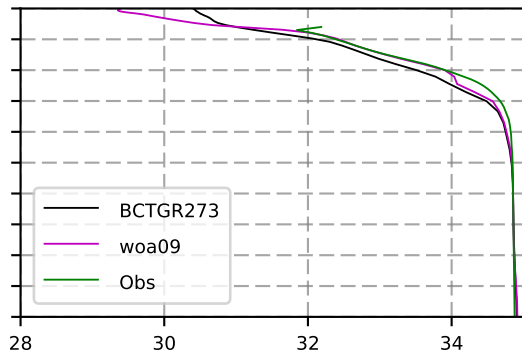

1982 mean temperature  
@ moor Arctic B box

1982 mean Salinity  
@ moor Arctic B box

@ moor EUR box

@ moor EUR box