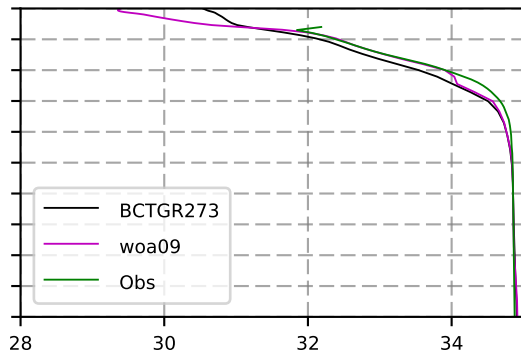

1983 mean temperature
@ moor Arctic B box

1983 mean Salinity
@ moor Arctic B box

@ moor EUR box

@ moor EUR box