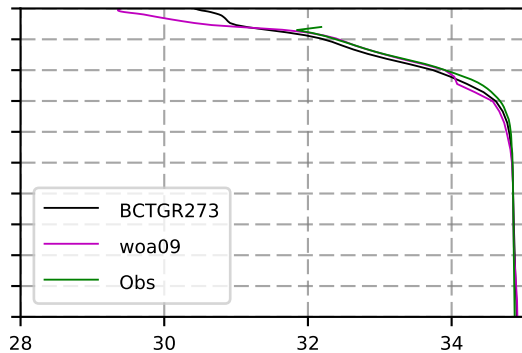

1985 mean temperature
@ moor Arctic B box

1985 mean Salinity
@ moor Arctic B box

@ moor EUR box

@ moor EUR box