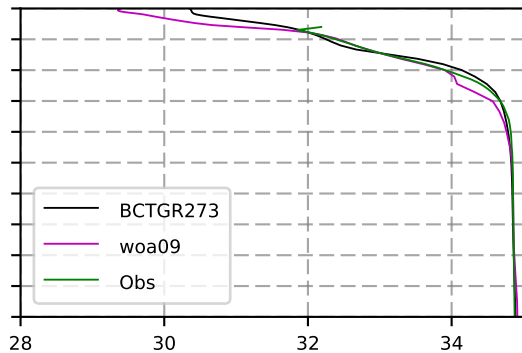

1991 mean temperature
@ moor Arctic B box

1991 mean Salinity
@ moor Arctic B box

@ moor EUR box

@ moor EUR box