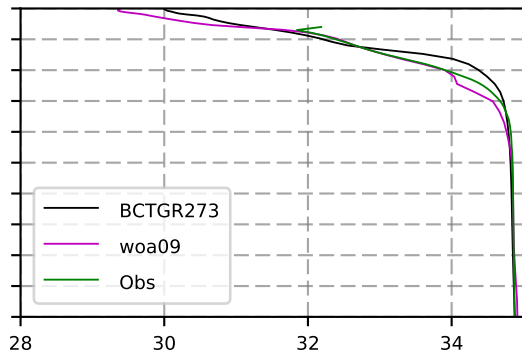

1995 mean temperature
@ moor Arctic B box

1995 mean Salinity
@ moor Arctic B box

@ moor EUR box

@ moor EUR box