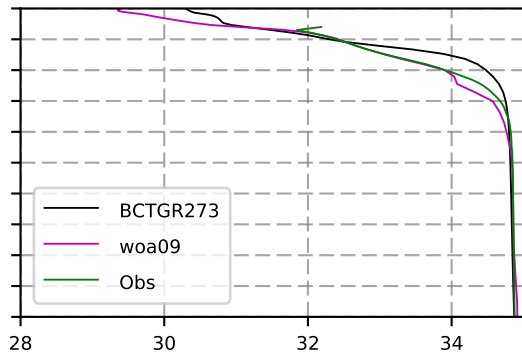

1997 mean temperature  
@ moor Arctic B box

1997 mean Salinity  
@ moor Arctic B box

@ moor EUR box

@ moor EUR box