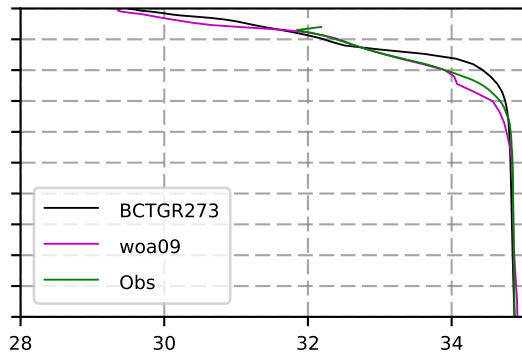

1998 mean temperature  
@ moor Arctic B box

1998 mean Salinity  
@ moor Arctic B box

@ moor EUR box

@ moor EUR box