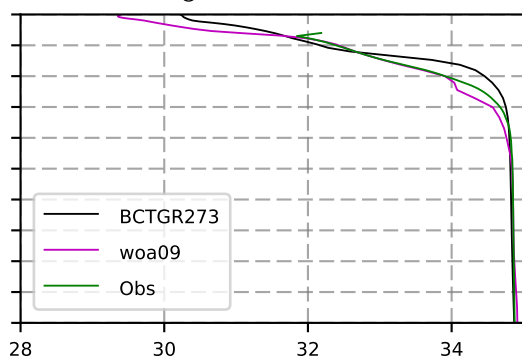

2000 mean temperature
@ moor Arctic B box

2000 mean Salinity
@ moor Arctic B box

@ moor EUR box

@ moor EUR box