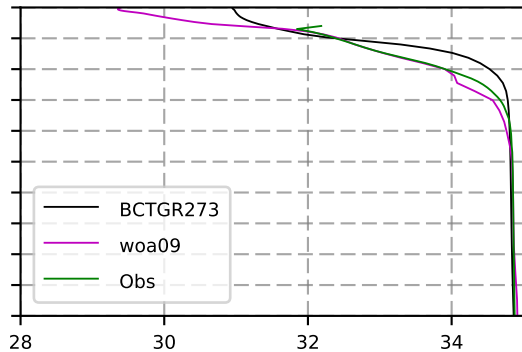

2003 mean temperature  
@ moor Arctic B box

2003 mean Salinity  
@ moor Arctic B box

@ moor EUR box

@ moor EUR box