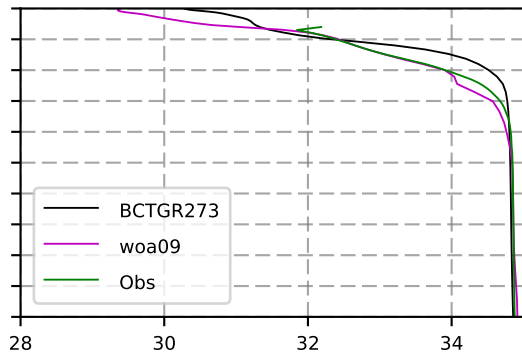

2004 mean temperature  
@ moor Arctic B box

2004 mean Salinity  
@ moor Arctic B box

@ moor EUR box

@ moor EUR box