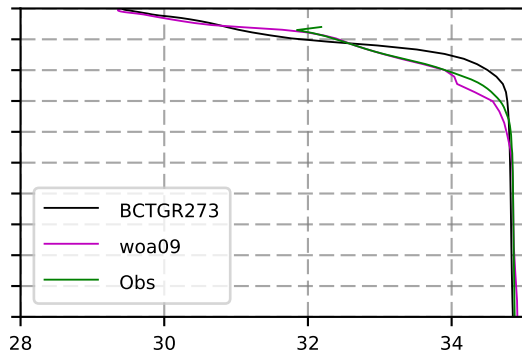

2006 mean temperature
@ moor Arctic B box

2006 mean Salinity
@ moor Arctic B box

@ moor EUR box

@ moor EUR box