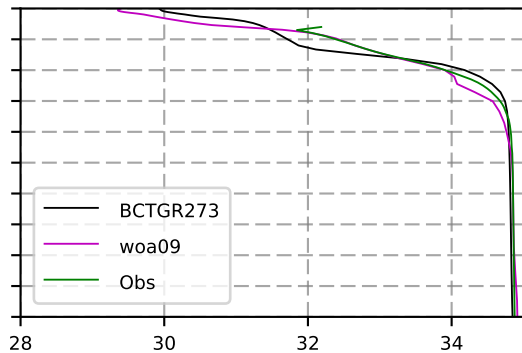

2008 mean temperature  
@ moor Arctic B box

2008 mean Salinity  
@ moor Arctic B box

@ moor EUR box

@ moor EUR box