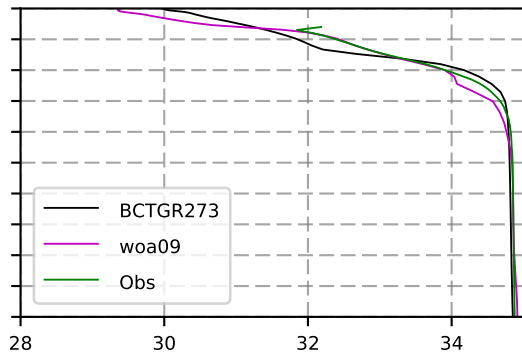

2009 mean temperature
@ moor Arctic B box

2009 mean Salinity
@ moor Arctic B box

@ moor EUR box

@ moor EUR box