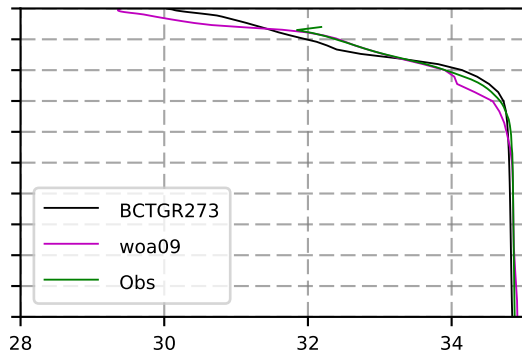

2011 mean temperature
@ moor Arctic B box

2011 mean Salinity
@ moor Arctic B box

@ moor EUR box

@ moor EUR box